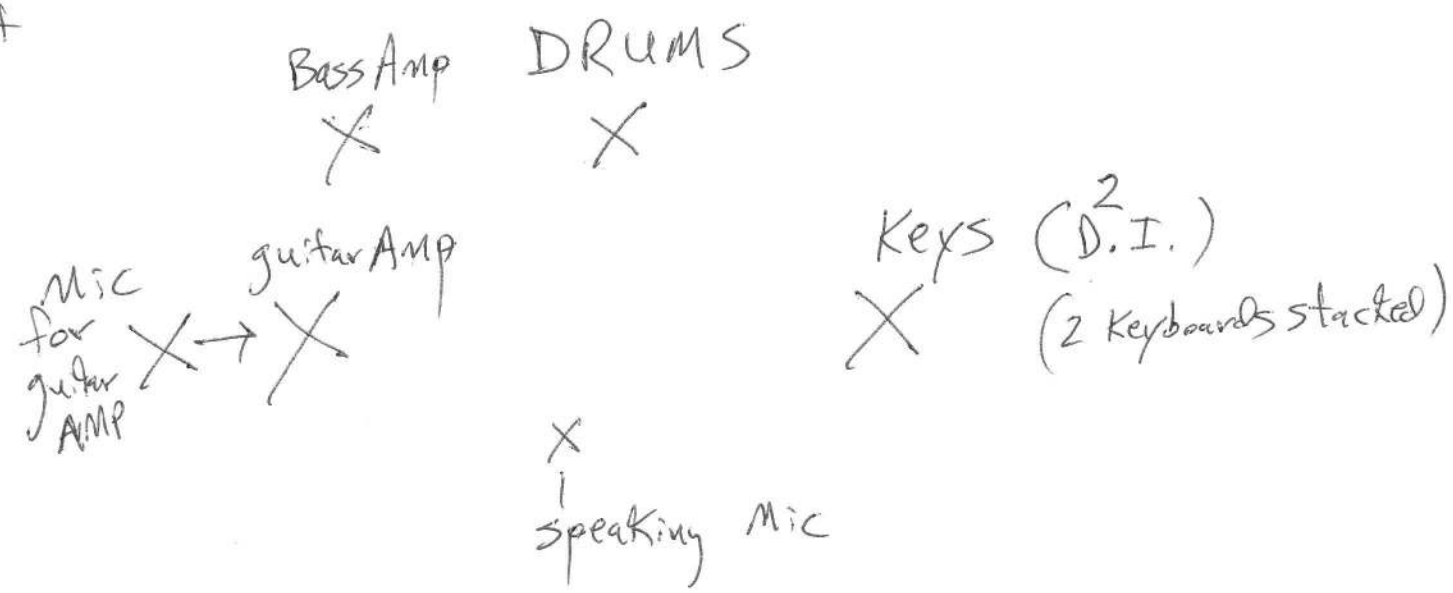

Christian Hawes  
TRIO

Stage

Stage Plot

violinist uses two amps:

- 1) guitar amp for violin
- 2) Bass Amp for bass

Audience